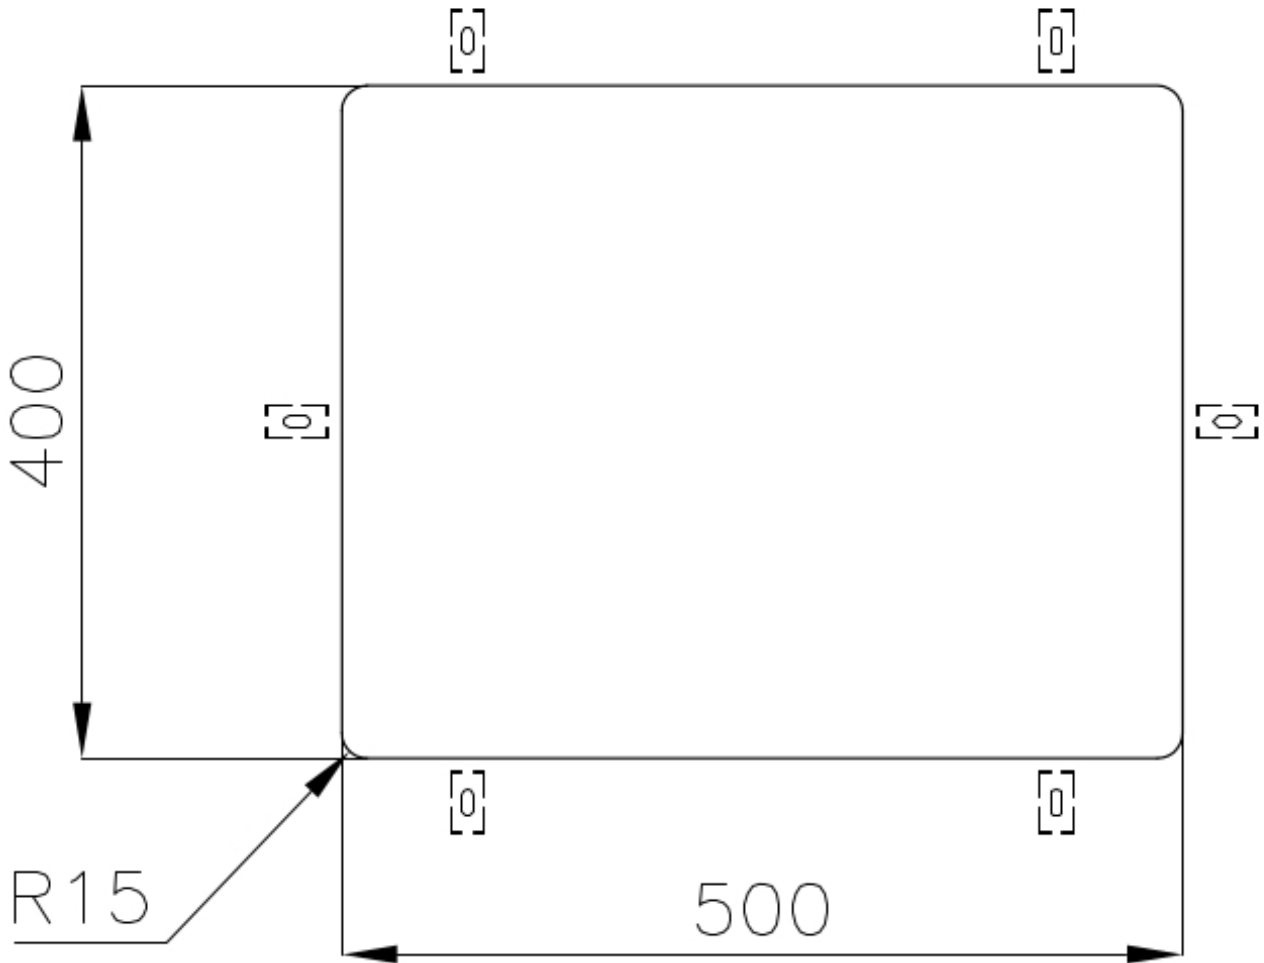

### DETAILS

Coloring Gold

Edge/Installation Type Undermount

Finish PVD

Material AISI 304 stainless steel

Texture Fumé

Base 60 cm

Dimensions 540 x 440 mm

Bowl dimension 500 x 400 mm

---

Number of bowls 1 bowl

---

Waste fitting 3,5" drain

---

---

**High thickness** 1mm thick steel. A significant thickness, which guarantees the maximum sturdiness and durability.

---

**Perimetral overflow** The overflow is always a security on the Foster sinks that prevents the overflow of water in case of oversights. The perimeter drain solution improves aesthetics thanks to its square and essential shape.

## TECHNICAL DATA

Cut out size  
Dimensioni per foratura top