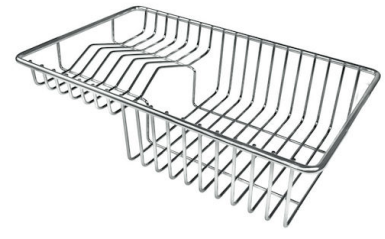

---

**Small radius** Bowls with squared shapes with a modern design and an increased capacity, for a minimal aesthetics connected with an extreme practicality.

---

## OPTIONAL ACCESSORIES

**CUVETTE PERFOREE INOX**

A154 F00

\* only in combination with the accessory  
A644 F04

**CUVETTE PLASTIQUE BLANCHE**

A153 A00

**GRILLE POR.ASIETTES INOX**  
**mm214x379**

A100 C03

\* only in combination with the accessory  
A644 A01

**GRILLE PORTE-ASSIETTES INOX**  
**25x35**

A100 A54

\* only in combination with the accessory  
A644 F04

**PLANCHE DE DECOUPE CRYSTAL**  
**23x41 CM**