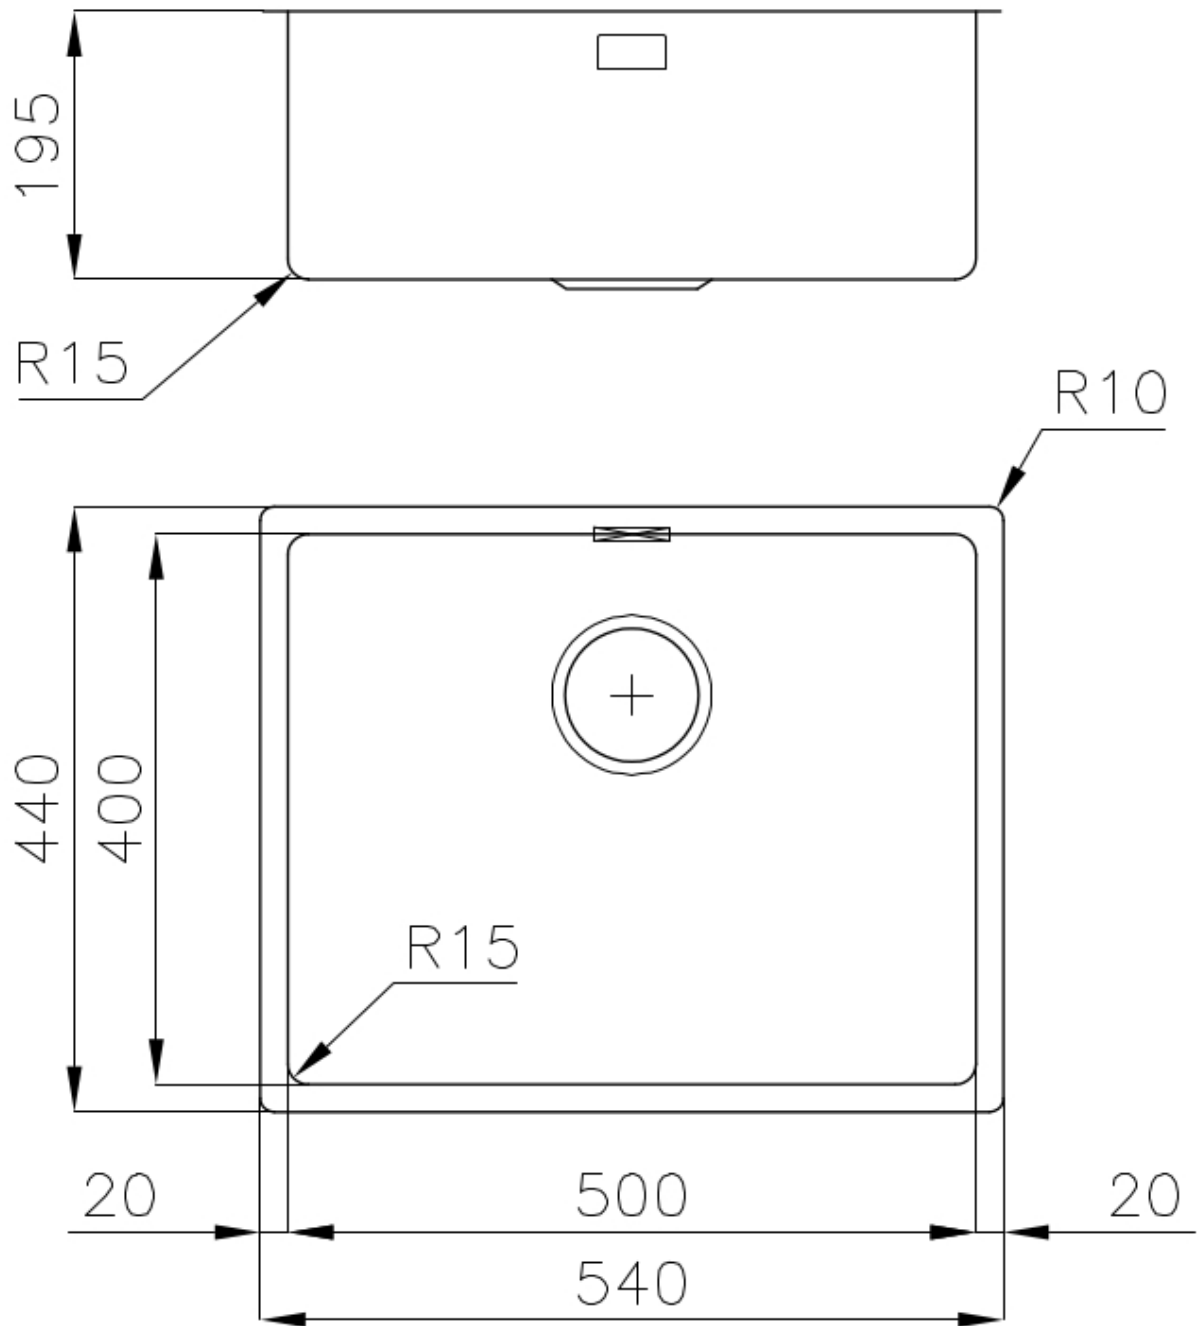

Standard fittings Fixing hooks, gasket, drain, overflow and siphon, boxed packing

Mixer holes No standard holes

Built-in hole [View technical data sheet](#)

---

Drainer No

---

Width 54 cm

---

Bowl dimension 500 x 400 mm

---

Number of bowls 1 bowl

---

Waste fitting 3,5" drain

---

---

**High thickness** 1mm thick steel. A significant thickness, which guarantees the maximum sturdiness and durability.

---

**Perimetral overflow** The overflow is always a security on the Foster sinks that prevents the overflow of water in case of oversights. The perimeter drain solution improves aesthetics thanks to its square and essential shape.

## TECHNICAL DATA

Cut out size  
Dimensioni per foratura top